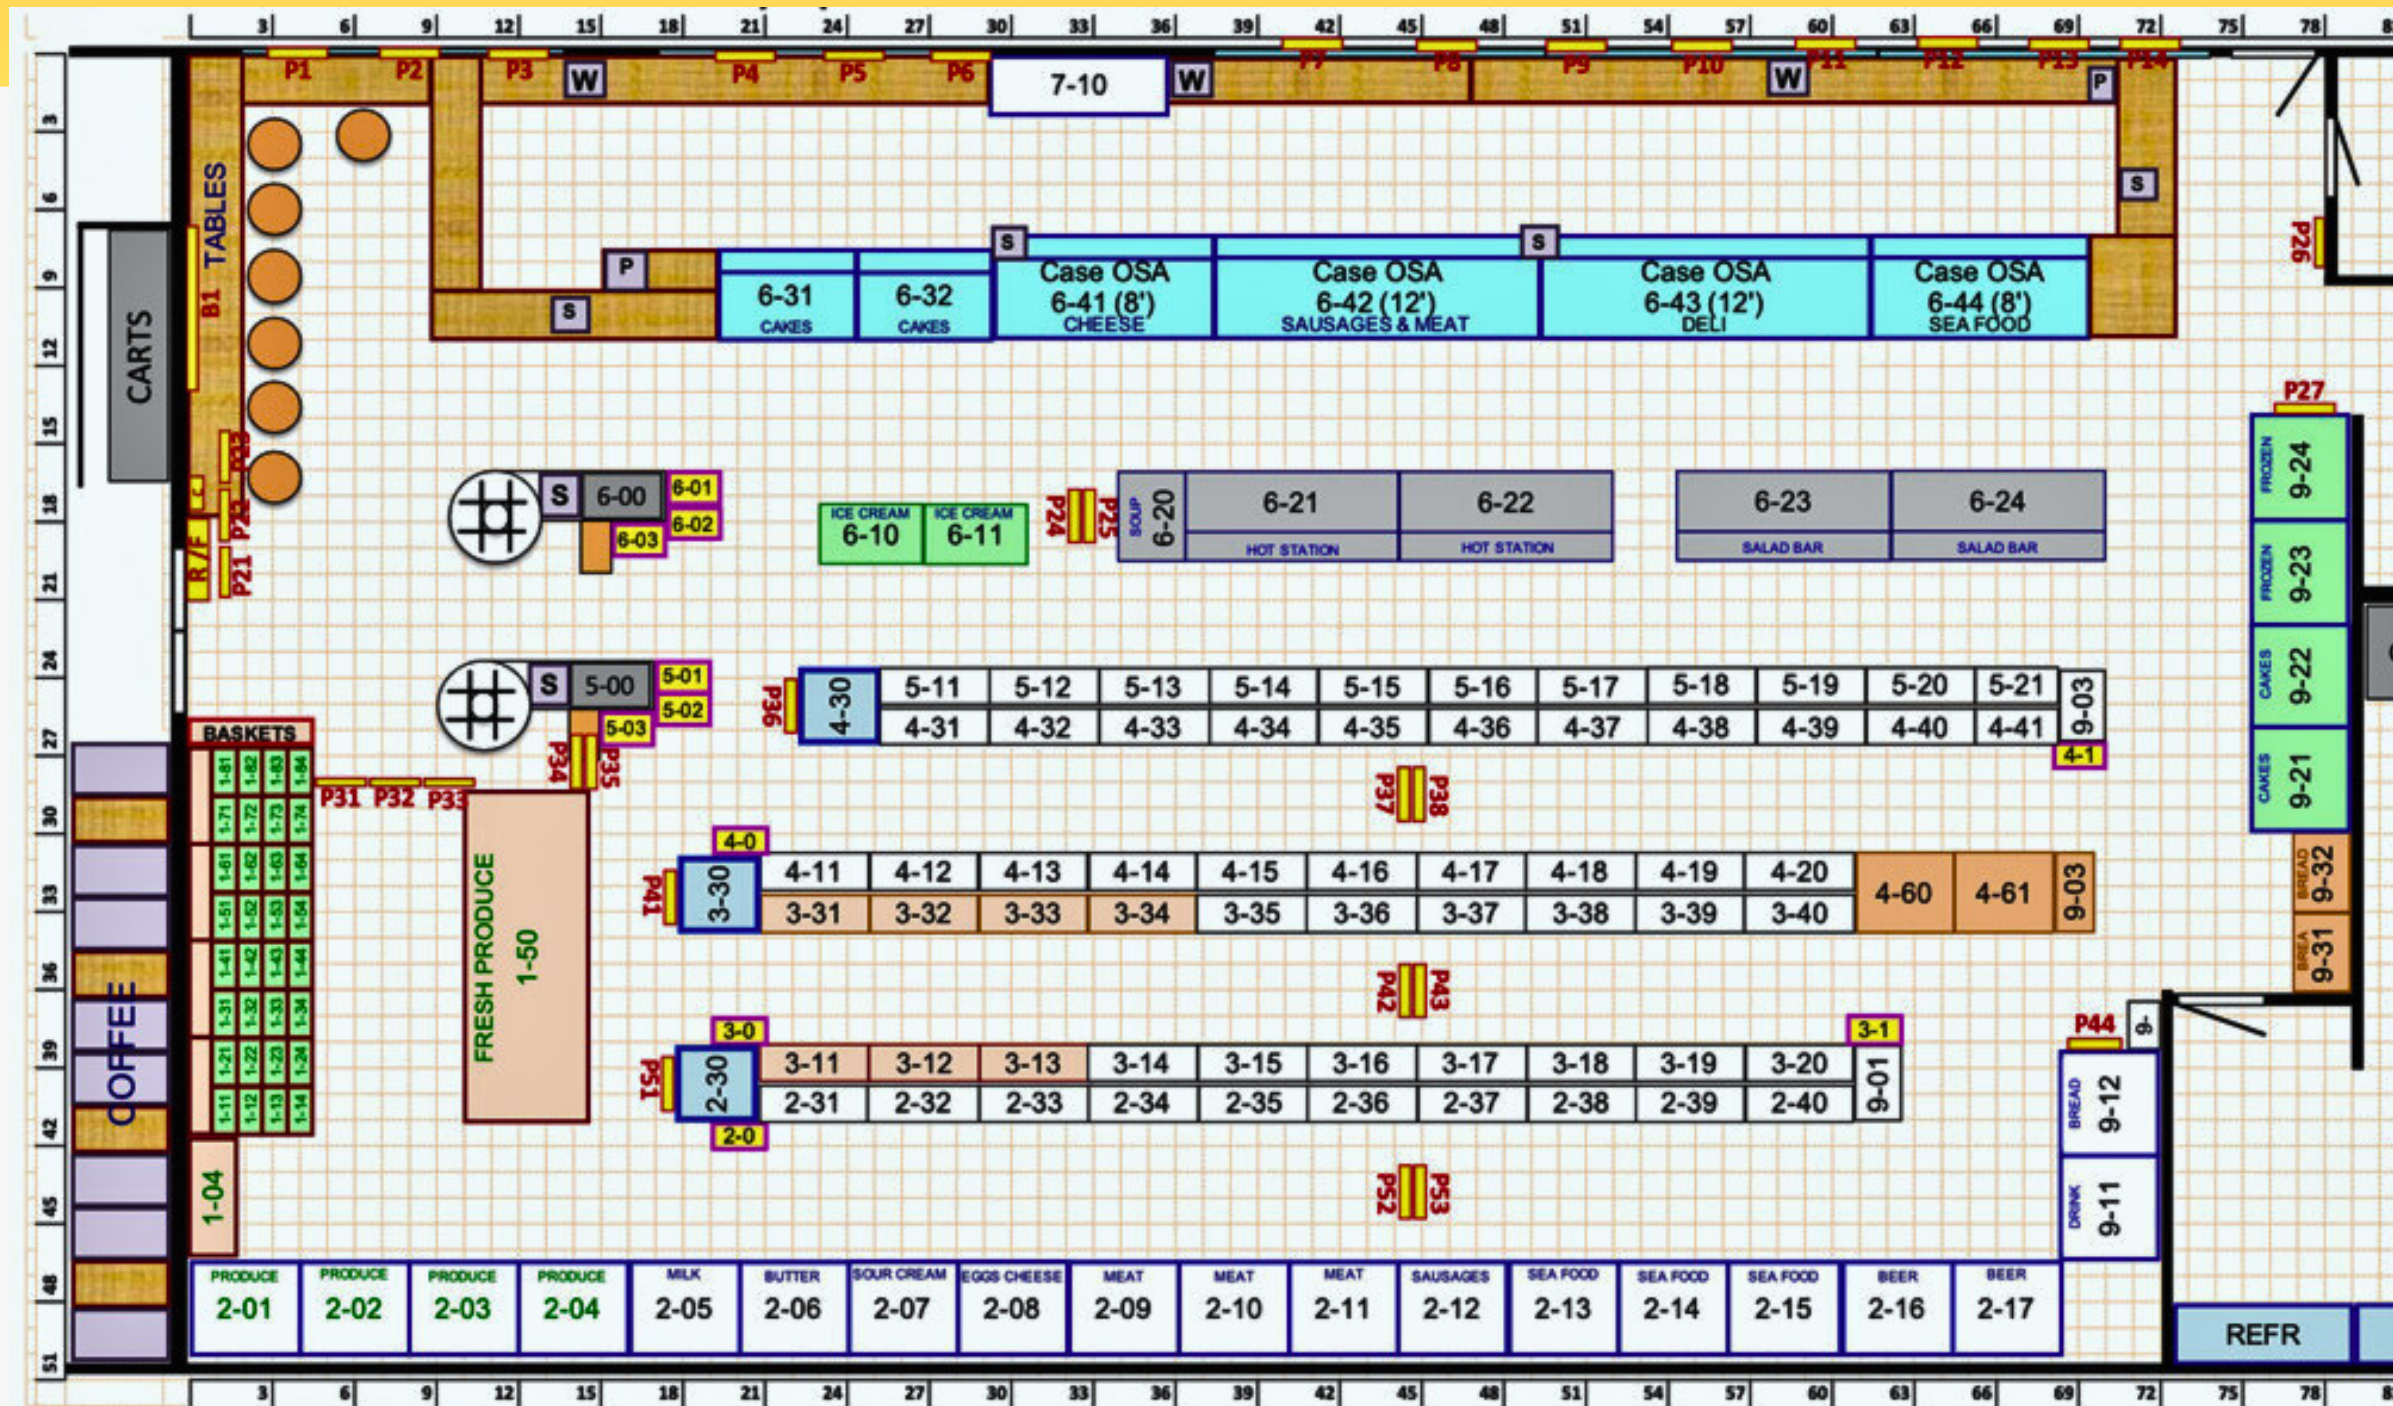

PLACES: 2P21 – 2P25

PLACES: 2P61 – 2P64

POSTERS

PLACES: P7 – P10

PLACES: P21 – P22

PLACES: 2B01 – 2B02

PLACES: 2B03 – 2B05

BUSINESS CARDS

PLACES: 2C01 – 2C43

PLACES: C115 – C181

PLACES: 2F411-2F420;
2R12-2R43

PLACES: 2F211 – 2F223

FLYERS

PLACES: P7 – P10

**MAGAZINES RACK PLACES:
R131 – R134; R121 – R124;
R111 – R114**

GROCERY STORE PLAN

GROCERY STORE PLAN

[MARSFL.COM/STAR-CLUB](https://marsfl.com/star-club)

**THANK
YOU!**

A STAR CLUB PRESENTATION